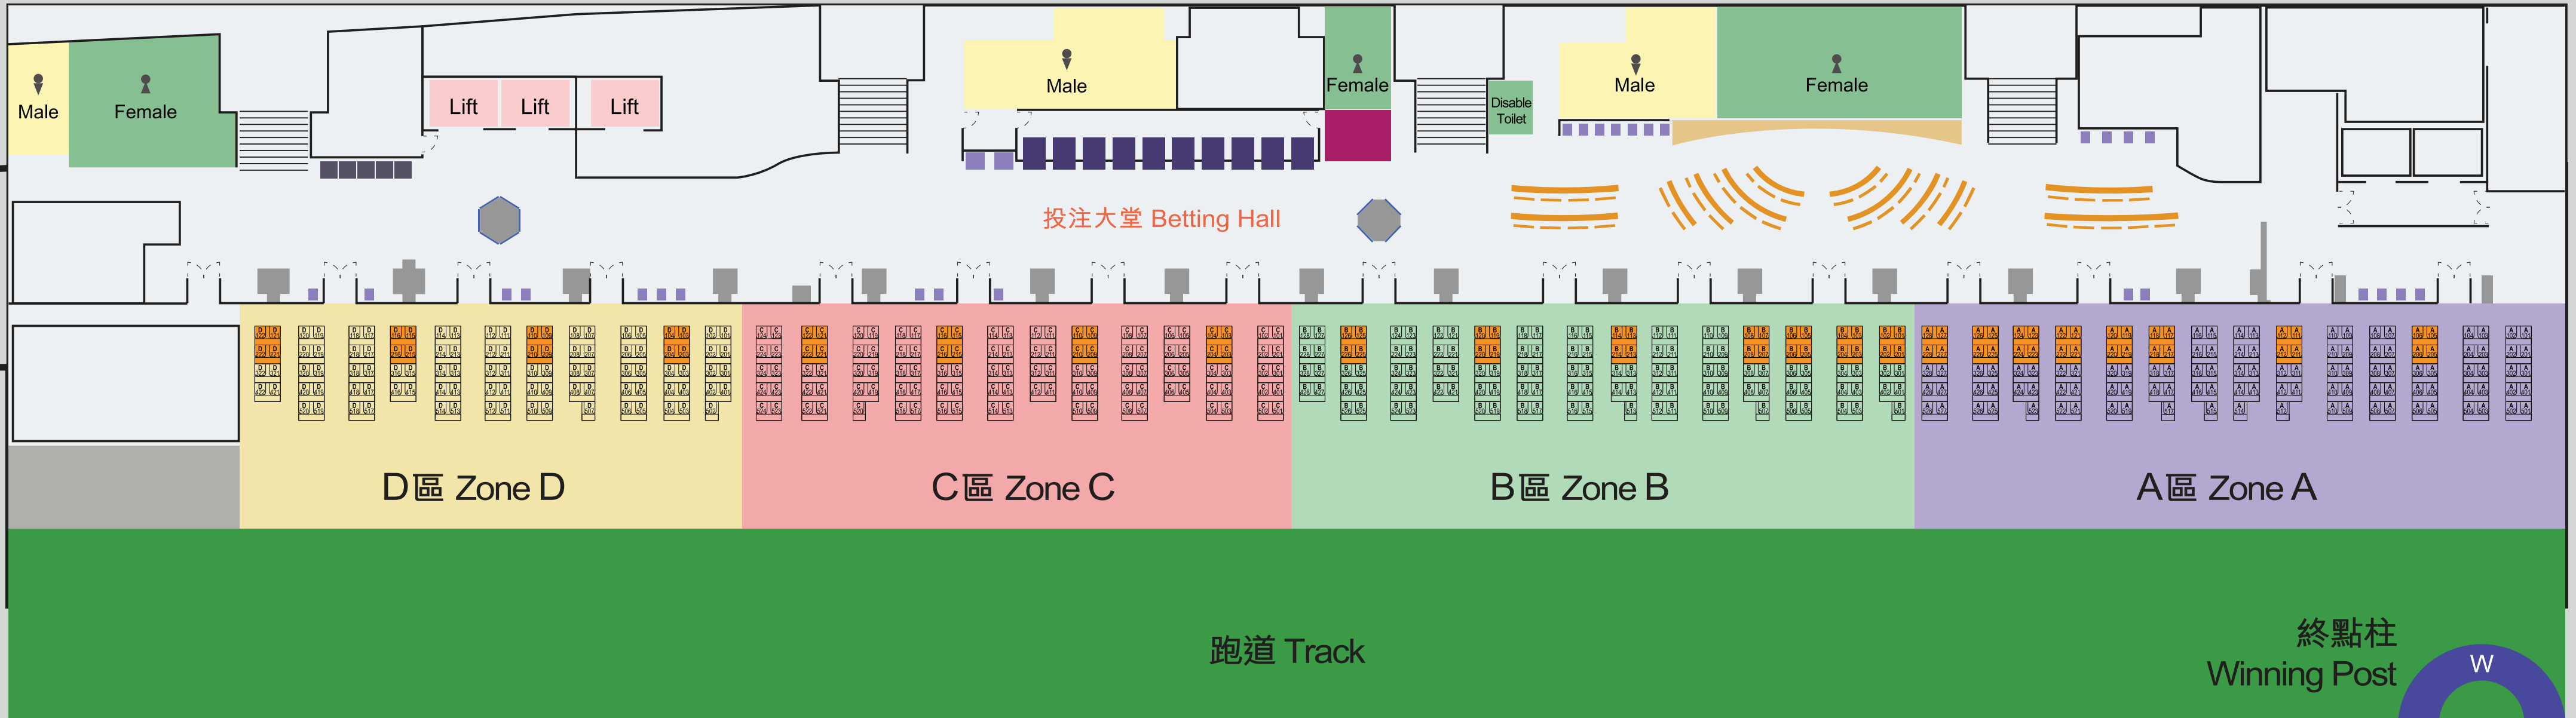

- 入場購票易 Admission Ticket Sales
- LED電視 LED TV
- 電源插座 Socket Power
- 客戶服務處 Customer Service Counter
- 自助投注售票機 Self Vending Betting Terminal
- 巨型電視屏幕牆 TV Wall
- Wi-Fi 全場無線上網 Wireless Internet Available

跑馬地馬場大看台二樓觀馬露台平面圖
2/F Track View Terrace, Grand Stand, Happy Valley Racecourse Floor Plan