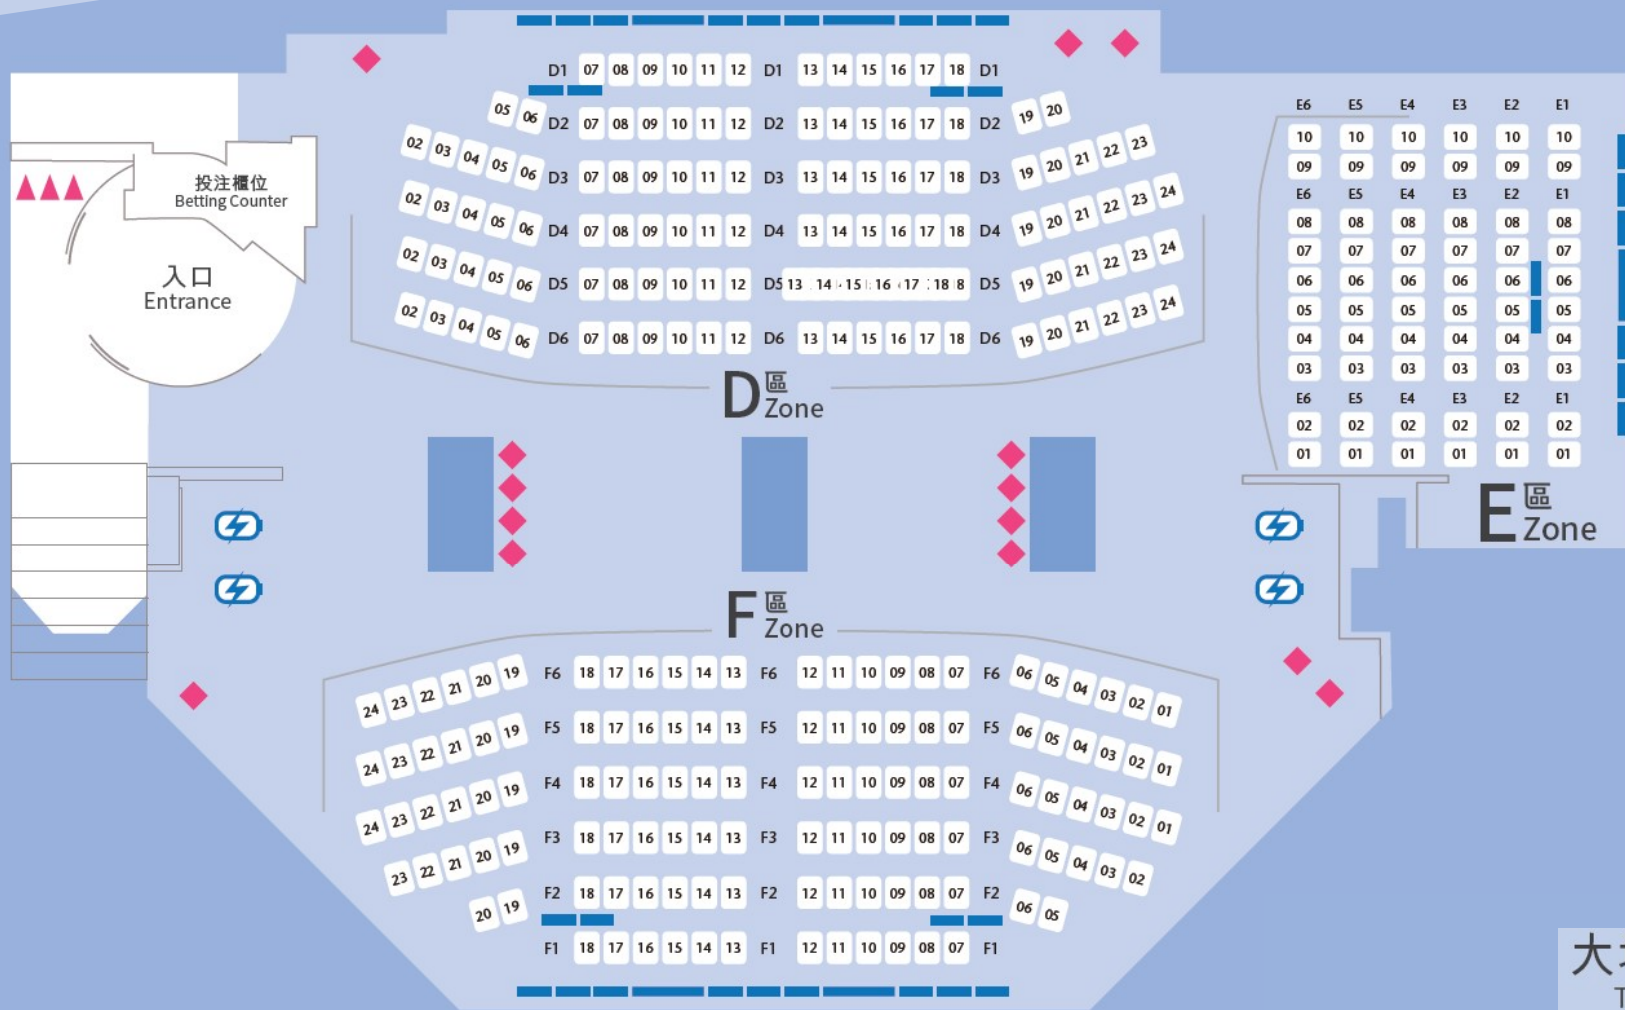

影視大堂平面圖

Theatre Zone Floor Plan

- ▲ 入場購票易
Admission Ticket Sales
- ◆ 自助投注售票機
Self Vending Betting Terminal

- 📶 全面免費 Wi-Fi 覆蓋
Free Wi-Fi Coverage
- ⚡ USB 充電插座
USB Charging Port

- ▬ LED 電視
LED TV